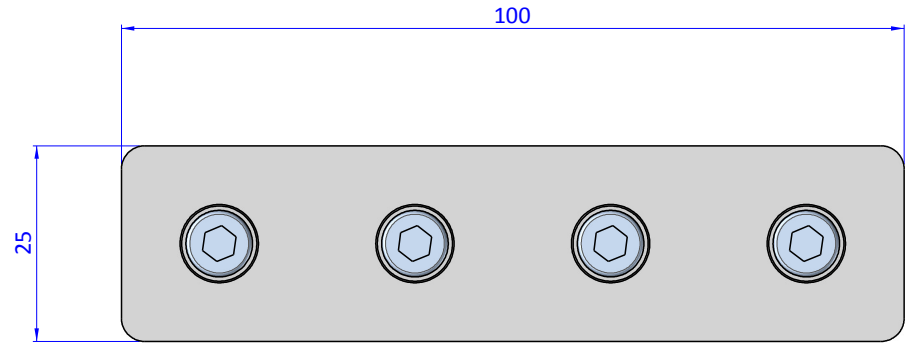

THE PROPERTY OF THE DRAWING IS ESTABLISHED BY LAW. IT IS FORBIDDEN TO PRODUCE OR SHOW IT TO THIRD PARTY, WITHOUT A WRITTEN AGREEMENT.

Item	Name	Q. ty
1	CA.GWP.5.25	2
2	R.5	4
3	V.TCE5x12	4
4	VBG.X.25.100	1

Format A3

UNI 936-76

FP SERVICES AUTOMATION		DESIGNED FROM FPSERVICES		REVIEW A
GENERAL TOLERANCE UNI - ISO 2768 CLASSE f		DATE 26/10/2018	WEIGHT 0,099kg	
DESCRIPTION CA.VBG.X.25.100			CODE CA.VBG.X.25.100	