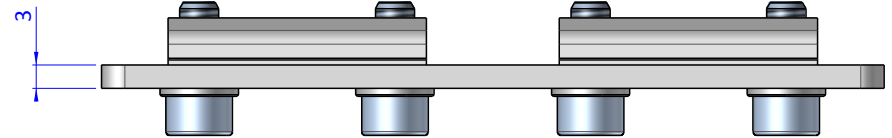

THE PROPERTY OF THE DRAWING IS ESTABLISHED BY LAW. IT IS FORBIDDEN TO PRODUCE OR SHOW IT TO THIRD PARTY, WITHOUT A WRITTEN AGREEMENT.

Item	Name	Q. ty
1	CA.GWP.5.25	2
2	R.5	4
3	V.TCE5x12	4
4	VBG.X.25.100	1

Format A3

UNI 936-76

FP SERVICES AUTOMATION		DESIGNED FROM FPSERVICES		REVIEW A
GENERAL TOLERANCE UNI - ISO 2768 CLASSE f		DATE 26/10/2018	WEIGHT 0,099kg	
DESCRIPTION CA.VBG.X.25.100			CODE CA.VBG.X.25.100	