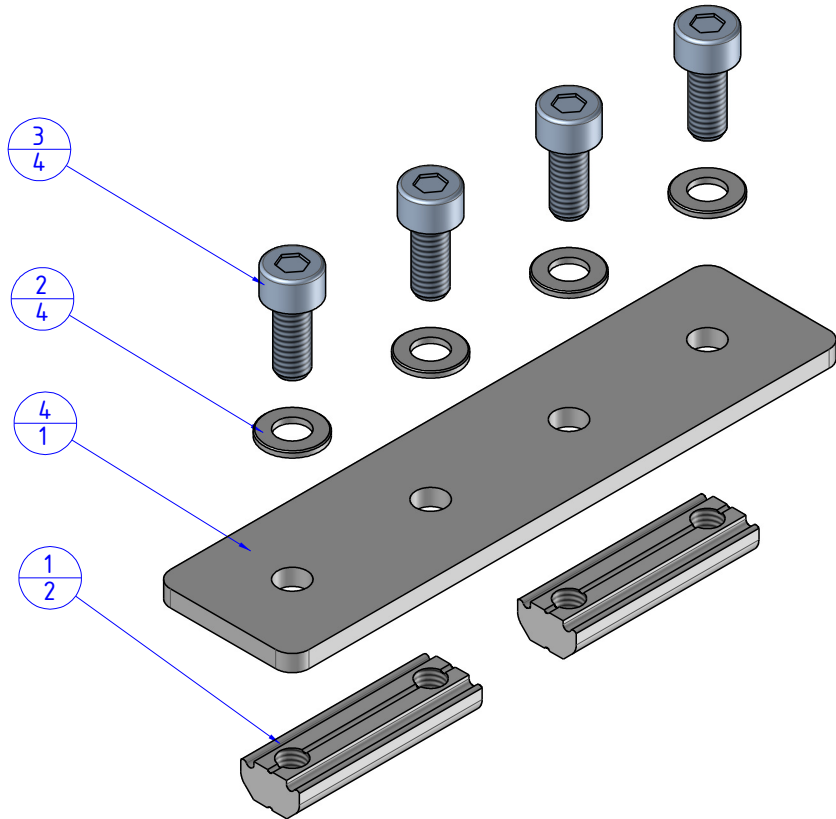

THE PROPERTY OF THE DRAWING IS ESTABLISHED BY LAW. IT IS FORBIDDEN TO PRODUCE OR SHOW IT TO THIRD PARTY, WITHOUT A WRITTEN AGREEMENT.

Item	Name	Q. ty
1	CA.GWP.5.25	2
2	R.5	4
3	V.TCE5x12	4
4	VBG.X.25.100	1

Format A3

UNI 936-76

FP SERVICES AUTOMATION		DESIGNED FROM FPSERVICES		REVIEW A
GENERAL TOLERANCE UNI - ISO 2768 CLASSE f		DATE 26/10/2018	WEIGHT 0,099kg	
DESCRIPTION CA.VBG.X.25.100			CODE CA.VBG.X.25.100	